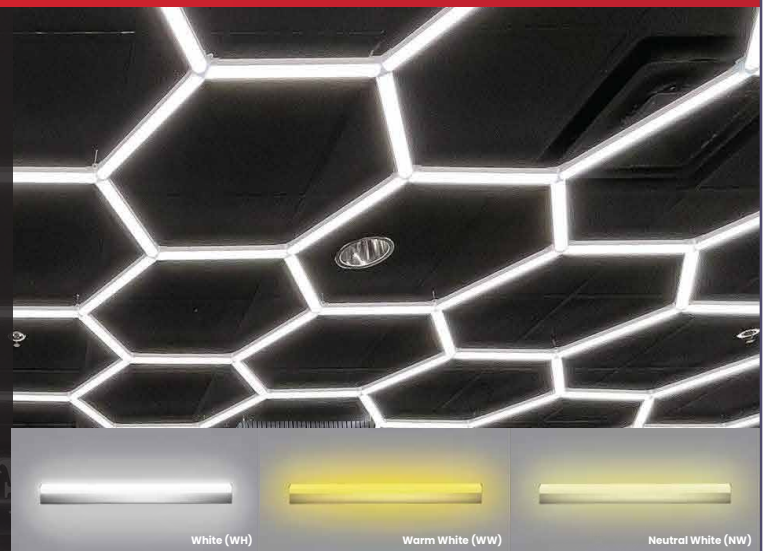

ELIO LED WALL LIGHTS

ELIO M1		12 W	WH, WW	LWLEM1 White/Black Body	1590	1540	-	ELIO L1		8 W	WH, WW	LWLEL1	1490	1490	-
Dimensions : 120mm x 25mm x 194mm (H)								Dimensions : 110mm x 40mm x 108mm (H)							

ESSO NEO DOWNLIGHTS

ESSO NEO Downlight		8 W	WH, WW, NW	LEPR08DN	250	240	20	ESSO NEO Downlight		12 W	WH, WW, NW	LEPR12DN	320	320	20
Dimensions : Ø 120mm x 25mm (H) Cutout : Ø 93mm								Dimensions : Ø 145mm x 30mm (H) Cutout : Ø 115mm							

LED LINEAR LIGHTING PROFILES

Aluminium Profile Surface		Aluminium Finish	LPL2014E	180 per mtr.	160 per mtr.	2mtr	Aluminium Profile Surface		Aluminium Finish	LPL1707E	150 per mtr.	120 per mtr.	2mtr
Aluminium Profile Surface		Aluminium Finish	LPL1308E	190 per mtr.	180 per mtr.	2mtr	Aluminium Profile Concealed		Aluminium Finish	LPL2307E	160 per mtr.	125 per mtr.	2mtr

UNIS - LINKABLE LED BATTEN

Product Features

- Customized lighting layout
- No complex additional wiring
- Flexible to change lighting designs any time
- Modular type for easy installation
- Can fix on wall & ceiling
- Available in multiple color cct options
- Aluminium body for better heat dissipation
- Good brightness & long life led

White (WH)

Warm White (WW)

Neutral White (NW)