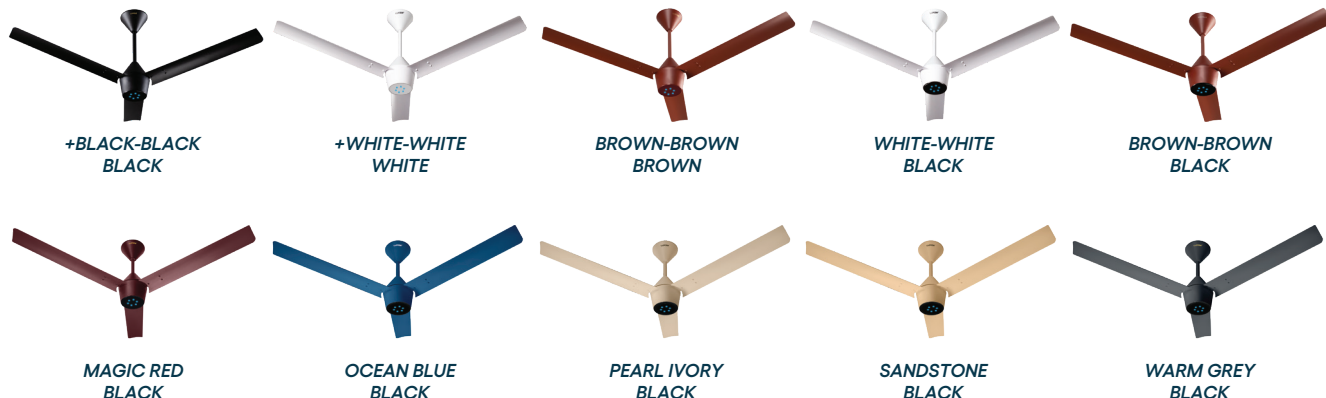

WHITE
MAPLEWOOD-BLACK

WHITE
ROSEWOOD-BLACK

WHITE
TEAKWOOD-BLACK

WHITE
TEAKWOOD-WHITE

RADIAL

SWEEP (MM)	1200	+900	+600
MRP (₹)	6500	6400	6250
*DLP (₹)	4919	4816	4689

STD. PKG. - 02

+ Sweep size of 900/600 mm and are available only in black and white.

SIZE ZERO NEO PREMIUM

SWEEP (MM)	STD. PKG.
1200 mm	04

WOOD

MRP (₹) : 7600 *DLP (₹) : 6177

METALLIC

MRP (₹) : 6600 *DLP (₹) : 4752

SIZE ZERO NEO

SWEEP (MM)	1200	1200	+900	+600
MRP (₹)	6250	*6250	6150	6050
*DLP (₹)	4583	4508	4512	4399