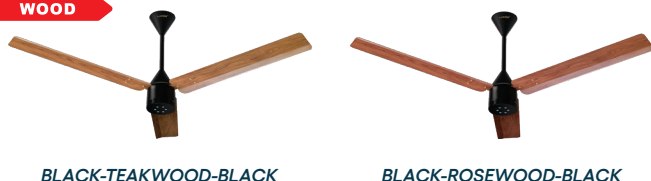

WHITE
MAPLEWOOD-BLACK

WHITE
ROSEWOOD-BLACK

WHITE
TEAKWOOD-BLACK

WHITE
TEAKWOOD-WHITE

RADIAL

SWEEP (MM)	1200	+900	+600
MRP (₹)	6500	6400	6250
*DLP (₹)	4919	4816	4689

STD. PKG. - 02

+ Sweep size of 900/600 mm and are available only in black and white.

SIZE ZERO NEO PREMIUM

SWEEP (MM)	STD. PKG.
1200 mm	04

WOOD

MRP (₹) : 7600 *DLP (₹) : 6177

METALLIC

MRP (₹) : 6600 *DLP (₹) : 4752

SIZE ZERO NEO

SWEEP (MM)	1200	1200	+900	+600
MRP (₹)	6250	*6250	6150	6050
*DLP (₹)	4583	4508	4512	4399

STD. PKG. - 04

BROWN-BROWN-BLACK

IVORY-IVORY-BLACK

CORAL RED-BLACK

BLACK-BLACK-BLACK (Y)

ECO 28 NEO

SWEEP (MM)	1200	1200
MRP (₹)	5950	5850
*DLP (₹)	4070	3964

STD. PKG. - 04