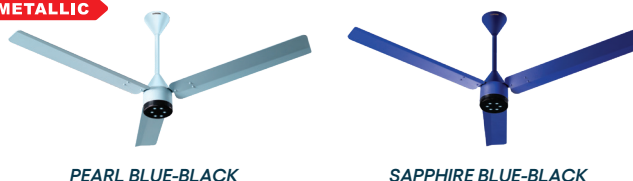

SIZE ZERO NEO PREMIUM

SWEEP (MM)	STD. PKG.
1200 mm	04

WOOD

MRP (₹) : 7600 *DLP (₹) : 6177

METALLIC

MRP (₹) : 6600 *DLP (₹) : 4752

SIZE ZERO NEO

SWEEP (MM)	1200	1200	+900	+600
MRP (₹)	6250	*6250	6150	6050
*DLP (₹)	4583	4508	4512	4399

STD. PKG. - 04

+ Sweep size of 900/600 mm and are available only in black and white.
* Available in full Black, White, Brown and Ivory only

SIZE ZERO NEO

SWEEP (MM)	1200	1200	*900	*600
MRP (₹)	6250	*6250	6150	6050
*DLP (₹)	4583	4508	4512	4399

STD. PKG. - 04

BROWN-BROWN-BLACK

IVORY-IVORY-BLACK

CORAL RED-BLACK

BLACK-BLACK-BLACK (Y)

ECO 28 NEO

SWEEP (MM)	1200	1200
MRP (₹)	5950	5850
*DLP (₹)	4070	3964

STD. PKG. - 04