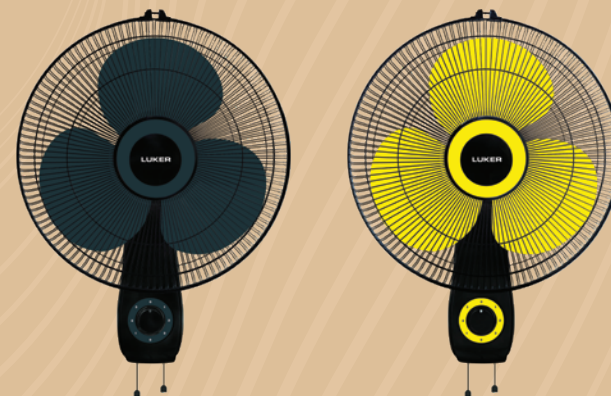

Lanza Neo W5 HS

Model No.	Power (W)	Sweep (MM)	RPM	Std Packing
LFWF12W5L HS WH	95	300	2300	3

Pablo W2J

Model No.	Power (W)	Sweep (MM)	RPM	Std Packing
LWF2J16P WH	55	400	1350	3

Pablo Plus

Model No.	Power (W)	Sweep (MM)	RPM	Std Packing
LWFP16P BLK	60	400	1350	3
LWFP16P BYL	60	400	1350	3