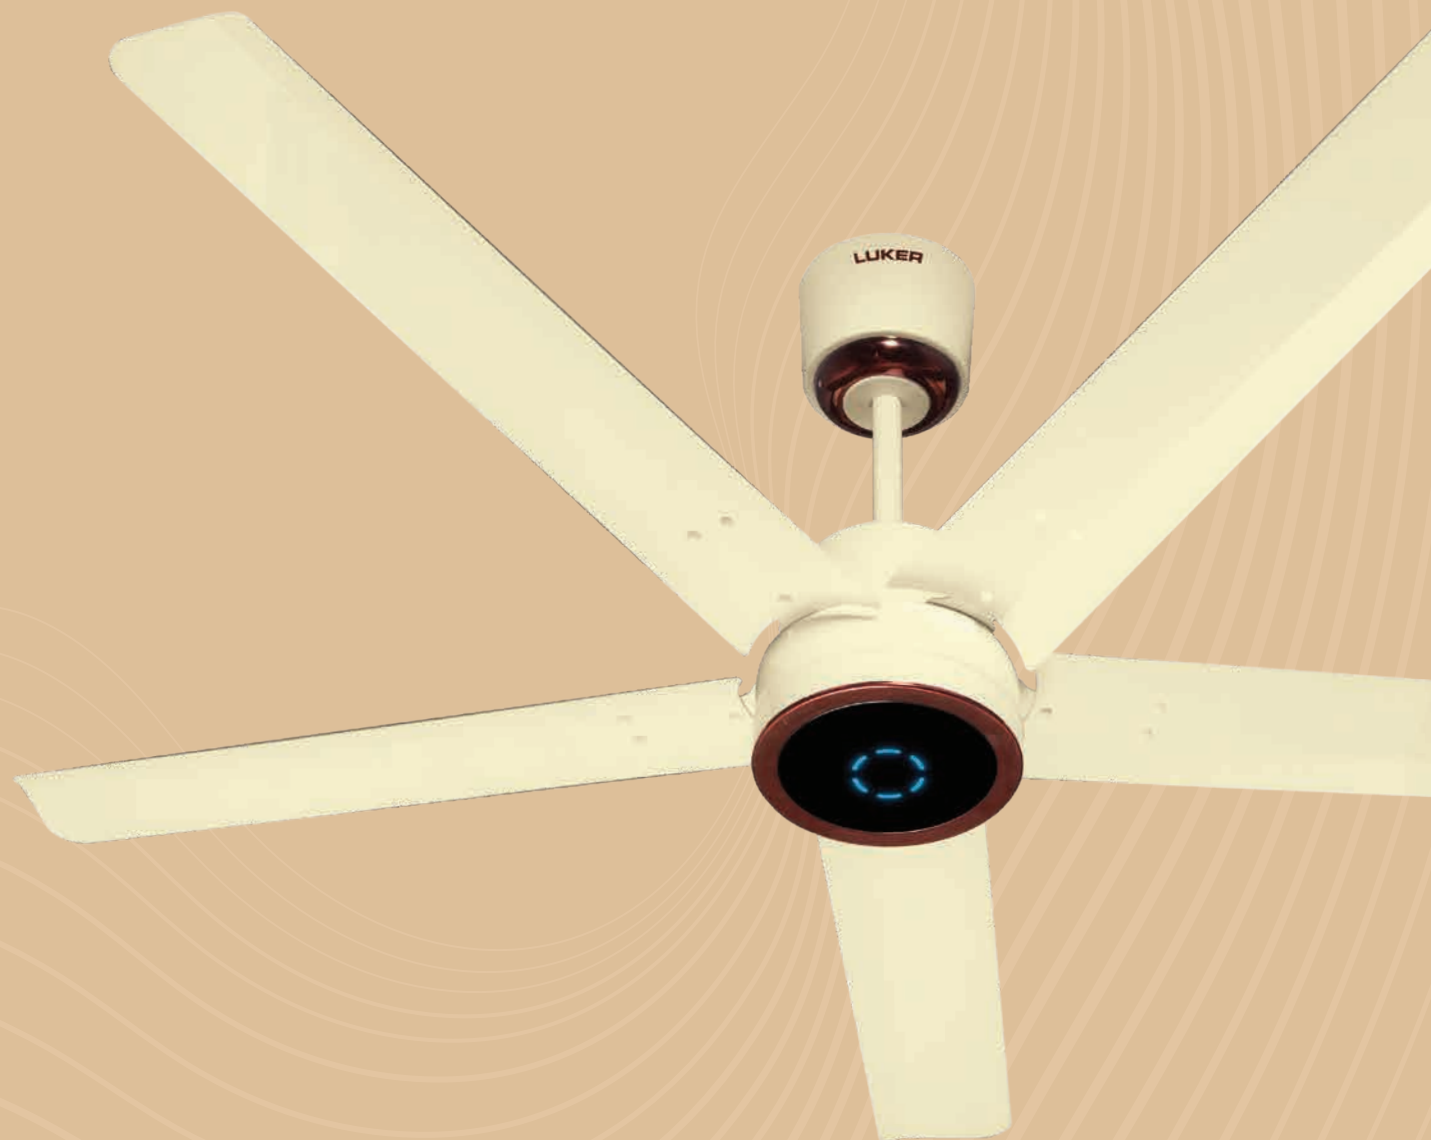

*All values measured in ideal conditions

Diana **BLDC**

Sweep (mm)	Motor Power (W)	LED Power (W)	Input Voltage (V)	RPM	Air Delivery (CMM)	Star Rating
1050	32	30	220-240	280	170	5

*All values measured in ideal conditions