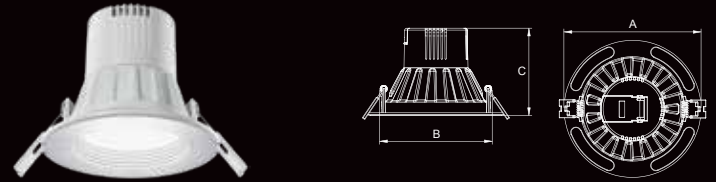

RADIANTE (PALLETE) LED DOWNLIGHTERS (ROUND)

ITEM CODE	WATTAGE	CCT	LUMENS	DIMENSIONS	MRP (₹)	CASE LOT
DL0561006	5W	6500K	350	A - Ø10.5 B - Ø9.0 C - 8.0	1,090.00	27
DL0831003	7W	4000K	490	A - Ø11.5 B - Ø10.0 C - 9.0	1,450.00	20
DL0861004		6500K	525		1,450.00	20
DL1031001	9W	4000K	700	A - Ø14.0 B - Ø11.5 C - 9.0	1,750.00	16
DL1061002		6500K	750		1,750.00	16