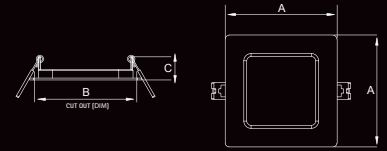

RAYDIA (PALLETE)

LED PANELS (SQUARE)

ITEM CODE	WATTAGE	CCT	LUMENS	DIMENSIONS*	MRP (₹)	CASE LOT
DLP0514007	5W	2700K	200	A - 8.5*8.5 B - 7.5*7.5 C - 2.2	1,450.00	30
DLP0534008		4000K	200		1,450.00	30
DLP0564009		6500K	200		1,450.00	30
DLP0814012	8W	2700K	400	A - 11.8*11.8 B - 0.8*10.8 C - 2.4	1,790.00	18
DLP0834006		4000K	416		1,790.00	18
DLP0864013		6500K	440		1,790.00	18
DLP1214010		2700K	640		2,090.00	12
DLP1234005	12W	4000K	700	A - 17.2*17.2 B - 6.0*16.0 C - 2.4	2,090.00	12
DLP1264011		6500K	720		2,090.00	12