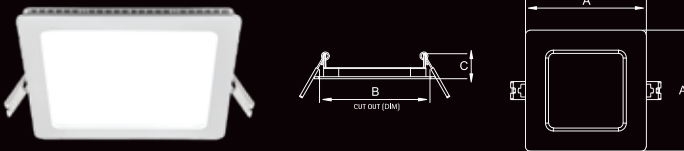

HECTOR PRO

LED RECESS PANELS (SQUARE)

ITEM CODE	WATTAGE	CCT	LUMENS	DIMENSIONS*	MRP (₹)	CASE LOT
DLP083805	8W	4000K	520	A - 12.0*12.0 B - 10.5*10.5 C-2.1	690.00	10
DLP123805	12W	4000K	900	A - 17.0*17.0 B - 15.3*15.3 C - 2.1	990.00	10
DLP153805	15W	4000K	1125	A - 18.0*18.0 B - 17.9*17.0 C - 2.1	1,190.00	10
DLP156805		6500K	1125		1,190.00	10