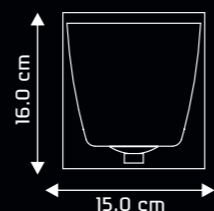

LISTO WG1015

MAP: ₹ 3,290

DESIGN & FEATURES

- MATERIAL : Stainless steel with matt opal glass
- COLOR : Chrome Finish
- INSTALLATION : Wall mounted
- WATT : 1 x 40W Halogen (Dimmable)
- LAMP BASE : G9
- DIMENSIONS (in cms) : L15 x D16.5 x H16
- Elegant design with antique stainless steel finish
- Superior quality glass diffuser to minimize glare
- Smooth surface finish for easy cleaning
- Designed for use with energy saving light bulbs

LISTO WG1016

MAP: ₹ 3,290

DESIGN & FEATURES

- MATERIAL : Stainless steel with matt opal glass
- COLOR : Chrome Finish
- INSTALLATION : Wall mounted
- WATT : 1 x 40W Halogen (Dimmable)
- LAMP BASE : G9
- DIMENSIONS (in cms) : L12 x D13 x H12
- Elegant design with antique stainless steel finish
- Superior quality glass diffuser to minimize glare
- Smooth surface finish for easy cleaning
- Designed for use with energy saving light bulbs

LISTO WG1017

MAP: ₹ 3,290

DESIGN & FEATURES

- MATERIAL : Stainless steel with matt opal glass
- COLOR : Chrome finish
- INSTALLATION : Wall mounted
- WATT : 1 x 40W Halogen (Dimmable)
- LAMP BASE : G9
- DIMENSIONS (in cms) : L12 x D13 x H12
- Elegant design with antique brass finish
- Superior quality glass diffuser to minimize glare
- Smooth surface finish for easy cleaning
- Designed for use with energy saving light bulbs

ITEM CODE	TYPE OF LAMP	NO. OF LAMP	FITTING/CAP	RATED VOLTAGE	FREQUENCY	RATED WATTAGE	TOTAL WATTAGE	DIMMABLE
WG1015	40W Halogen	1N	G9	220V-240V AC	50HZ	1 x 40W	40W	Yes

ITEM CODE	TYPE OF LAMP	NO. OF LAMP	FITTING/CAP	RATED VOLTAGE	FREQUENCY	RATED WATTAGE	TOTAL WATTAGE	DIMMABLE
WG1016	40W Halogen	1N	G9	220V-240V AC	50HZ	1 x 40W	40W	Yes
WG1017	40W Halogen	1N	G9	220V-240V AC	50HZ	1 x 40W	40W	Yes