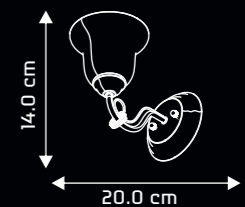

LEANDER WP1045

MAP: ₹ 2,490

DESIGN & FEATURES

- MATERIAL : Steel body with glass shade
- COLOR : Antique brass
- INSTALLATION : Wall mounted
- WATT : 1 x 40W GLS (Dimmable)
- LAMP BASE : E14
- DIMENSIONS (in cms) : L20 x D20 x H14
- Elegant carved strip pattern glass Design
- Superior quality glass diffuser to minimize glare
- Smooth surface finish for easy cleaning
- Designed for use with energy saving light bulbs