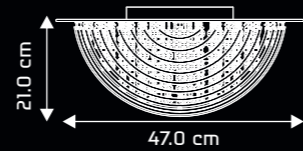

CALMA CG5002 - GOLDEN
MAP: ₹ 11,990

DESIGN & FEATURES

- MATERIAL : Mild steel with aluminium rods & clear crystals
- COLOR : Chrome finish base with golden finish strips and clear crystals
- INSTALLATION : Ceiling mounted
- WATT : 5 x 40W Halogen (Dimmable)
  5 x 2W Led (Dimmable)
- LAMP BASE : G9
- DIMENSIONS (in cms) : D47 x H21
- Rich design with clear crystal creates unique pattern on illumination
- Artistic piece with anodized golden rod and clear crystals
- Designed for use with energy saving light bulbs
- Harmonized design

ITEM CODE	TYPE OF LAMP	NO. OF LAMP	FITTING/CAP	RATED VOLTAGE	FREQUENCY	RATED WATTAGE	TOTAL WATTAGE	DIMMABLE
CG5002	40W Halogen / 2W LED	5N	G9	220V-240V AC	50HZ	5 x 40W / 2W	200W / 10W	Yes / Yes