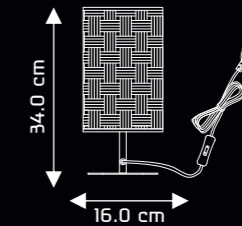

J'AIME TG3002 | TP3007
MAP: ₹ 8,490 | ₹ 13,990

DESIGN & FEATURES

- MATERIAL : Mild steel with matt chocolate finish lamp shade
- COLOR : Chrome finish frame with matt chocolate finish lamp shade
- INSTALLATION : Table mounted
- Table mounted lamp with matt chocolate finish to complement modern home décor
- Designed for use with energy saving light bulbs
- Smooth surface finish for easy cleaning
- Soft & glare free lighting which is easy for the eye
- Available with a range of varied heights

PREMIUM MATTE CHOCOLATE FINISH | EASILY ADJUSTABLE HEIGHT OPTION | USE WITH ENERGY SAVING LAMPS | GLARE FREE LIGHT | AVAILABLE WITH MATCHING TABLE LAMP

ITEM CODE	TYPE OF LAMP	NO. OF LAMP	FITTING/CAP	RATED VOLTAGE	FREQUENCY	RATED WATTAGE	TOTAL WATTAGE	DIMMABLE
TG3002	28W Halogen	3N	G9	220V-240V AC	50HZ	3 x 28W	84W	No
TP3007	5W LED	3N	E14	220V-240V AC	50HZ	3 x 5W	15W	No

J'AIME TP1008
MAP: ₹ 4,490

DESIGN & FEATURES

- MATERIAL : Mild Steel with mesh shade
- COLOR : Chrome finish with white shade
- INSTALLATION : Table mounted
- WATT : 1 x 40W GLS (Non Dimmable)
  1 x 5W LED (Non Dimmable)
- LAMP BASE : E27
- DIMENSIONS (in cms) : D16 x H34
- Elegant pattern design created on illumination
- Designed for use with energy saving light bulbs
- Soft & glare free lighting which is easy for the eye
- Ideal for any work & reading table

MILD STEEL WITH MESH SHADE | IDEAL FOR WORK AND READING TABLE | USE WITH ENERGY SAVING LAMPS | GLARE FREE LIGHT

J'AIME TP1009
MAP: ₹ 4,990

DESIGN & FEATURES