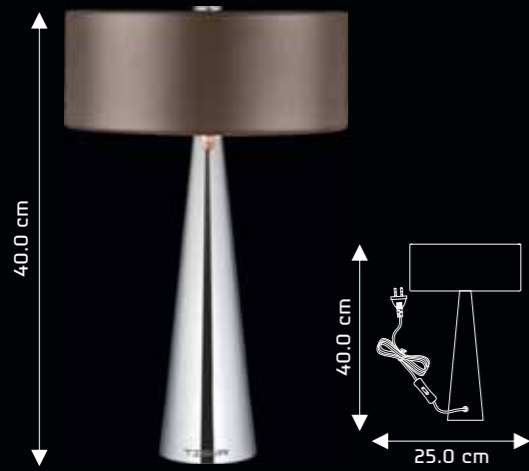

OPAL FINISH
LAMP SHADE

MILD
STEEL BODY

USE WITH
ENERGY
SAVING
LAMPS

GLARE FREE
LIGHT

ITEM CODE	TYPE OF LAMP	NO. OF LAMP	FITTING/CAP	RATED VOLTAGE	FREQUENCY	RATED WATTAGE	TOTAL WATTAGE	DIMMABLE
TP1006	40W GLS / 5W LED	1N	E14	220V-240V AC	50HZ	1 x 40W / 5W	40W / 5W	No / No