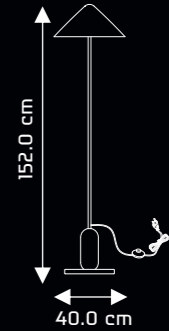

DESIGN & FEATURES

- MATERIAL : Mild steel with aluminium lamp shade
- COLOR : Matt white finish
- INSTALLATION : Floor mounted
- WATT : 3 x 3W LED (Non Dimmable)
- LAMP BASE : G9
- DIMENSIONS (in cms) : D40 x H152
- Floor mounted lamp with premium Matt white to complement modern home décor
- Smooth surface finish for easy cleaning
- Soft & glare free lighting which is easy for the eye