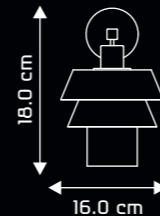

- MATERIAL : Mild Steel with Opal Glass
- COLOR : White finish canopy and glass
- INSTALLATION : Wall mounted
- WATT : 1 x 28W Halogen (Dimmable)
- LAMP BASE : G9
- DIMENSIONS (in cms) : L16 x D24 x H18
- Minimalistic design with unique opal glass
- White lamp shade complements modern home décor
- Superior quality glass diffuser to minimize glare
- Designed for use with energy saving light bulbs