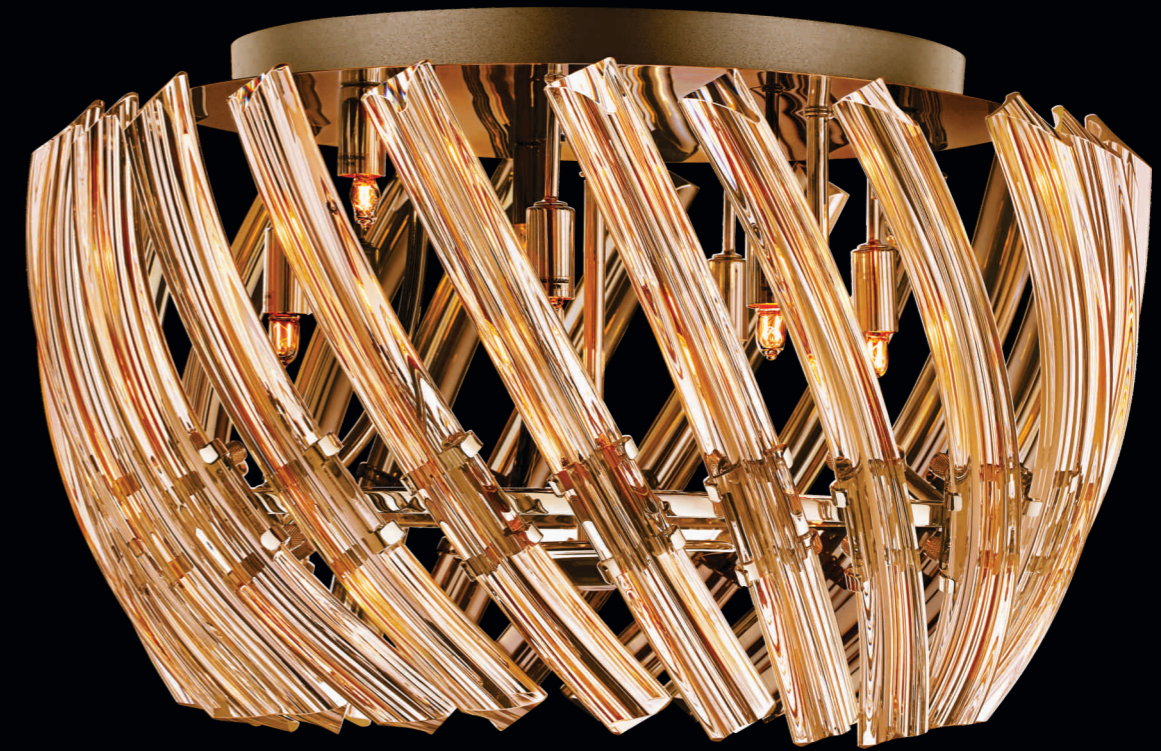

CHANDELIERS

Stunning designs worthy of taking the centre-stage

Tisua chandeliers are designed to be the focal point of your décor. Modern, traditional, futuristic, minimalist – whatever be your design language, Tisua has a chandelier to match it.

To give a seamless look to your interiors, the range is offered as a family of products, thereby empowering you to choose from chandelier options with matching wall lights in 2 head and 1 head.