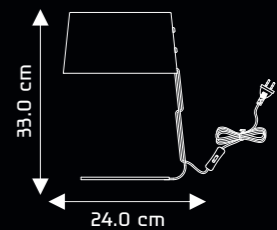

ITEM CODE	TYPE OF LAMP	NO. OF LAMP	FITTING/CAP	RATED VOLTAGE	FREQUENCY	RATED WATTAGE	TOTAL WATTAGE	DIMMABLE
TP1006	40W GLS / 5W LED	1N	E14	220V-240V AC	50HZ	1 x 40W / 5W	40W / 5W	No / No