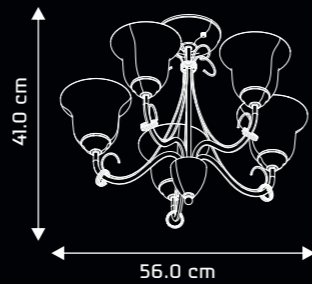

- MATERIAL : Mild Steel with Opal Glass
- COLOR : White finish canopy and glass
- INSTALLATION : Wall mounted
- WATT : 1 x 28W Halogen (Dimmable)
- LAMP BASE : G9
- DIMENSIONS (in cms) : L16 x D24 x H18
- Minimalistic design with unique opal glass
- White lamp shade complements modern home décor
- Superior quality glass diffuser to minimize glare
- Designed for use with energy saving light bulbs

LEANDER CP5010

MAP: ₹ 10,990

DESIGN & FEATURES

- MATERIAL : Steel body with glass shade
- COLOR : Antique brass
- INSTALLATION : Ceiling mounted
- WATT : 5 x 40W GLS (Dimmable)
- LAMP BASE : E14
- DIMENSIONS (in cms) : D56 x H41
- Elegant design with antique brass finish
- Superior Quality glass diffuser to minimize glare
- Designed for use with energy savings light bulbs
- Complete range of harmonized designs available

LEANDER WP2021

MAP: ₹ 3,690

DESIGN & FEATURES

- MATERIAL : Steel body with glass shade
- COLOR : Antique brass
- INSTALLATION : Wall mounted
- WATT : 2 x 40W GLS (Dimmable)
- LAMP BASE : E14
- DIMENSIONS (in cms) : L38.5 x D19 x H20
- Elegant design with antique brass finish
- Superior quality glass diffuser to minimize glare
- Smooth surface finish for easy cleaning
- Designed for use with energy saving light bulbs

LEANDER WP1045

MAP: ₹ 2,490

DESIGN & FEATURES

- MATERIAL : Steel body with glass shade
- COLOR : Antique brass
- INSTALLATION : Wall mounted
- WATT : 1 x 40W GLS (Dimmable)
- LAMP BASE : E14
- DIMENSIONS (in cms) : L20 x D20 x H14
- Elegant carved strip pattern glass Design
- Superior quality glass diffuser to minimize glare
- Smooth surface finish for easy cleaning
- Designed for use with energy saving light bulbs