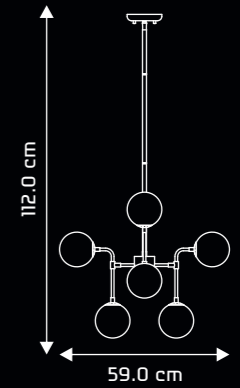

ALLUMER SG8001

MAP: ₹ 20,990

DESIGN & FEATURES

- MATERIAL : Mild Steel With Borosilicate Glass
- COLOR : Golden finish base with matt black finish and opal glass
- INSTALLATION : Ceiling mounted
- WATT : 8 x 40W Halogen (Dimmable)
  8 x 2W LED (Dimmable)
- LAMP BASE : G9
- DIMENSIONS (in cms) : D59 x H112
- Minimalistic design with unique borosilicate double capsule glass
- Rich design with metallic gold color and black branches
- Exclusive collection of ornamental products
- Designed for use with energy saving light bulbs
- Easy height adjustment at the time of installation

BOROSILICATE
DOUBLE
CAPSULE
GLASS

ORNAMENTAL
DESIGN

USE WITH
ENERGY
SAVING
LAMPS

GOLDEN
FINISH

HEIGHT
ADJUSTABLE

ALLUMER WG2020

MAP: ₹ 4,990

DESIGN & FEATURES

- MATERIAL : Mild Steel with Opal Glass
- COLOR : Golden finish base with matt black finish and opal glass
- INSTALLATION : Wall mounted
- WATT : 2 x 40W Halogen (Dimmable)
- LAMP BASE : G9
- DIMENSIONS (in cms) : L12 x D36 x H26
- Minimalistic design with unique borosilicate double capsule glass
- Rich design with metallic gold color and black branches
- Exclusive collection of ornamental products
- Superior quality glass diffuser to minimize glare
- Designed for use with energy saving light bulbs

MILD STEEL
WITH OPAL
GLASS

METALLIC
GOLD COLOR

USE WITH
ENERGY
SAVING
LAMPS

GLARE
FREE LIGHT

ITEM CODE	TYPE OF LAMP	NO. OF LAMP	FITTING/CAP	RATED VOLTAGE	FREQUENCY	RATED WATTAGE	TOTAL WATTAGE	DIMMABLE
SG8001	40W Halogen / 2W LED	8N	G9	220V-240V AC	50HZ	8 x 40W / 2W	320W / 16W	Yes / Yes
WG1021	40W Halogen	2N	G9	220V-240V AC	50HZ	2 x 40W	80W	Yes