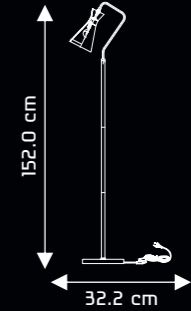

ALLUMER SP1062

MRP: ₹ 6,390

DESIGN & FEATURES

- MATERIAL : Mild steel with opal glass
- COLOR : White finish canopy and glass
- INSTALLATION : Ceiling mounted
- WATT : 1 x 40W GLS (Dimmable)
1 x 7W Led lamp (Non Dimmable)
- LAMP BASE : E27
- DIMENSIONS (in cms) : D24 x H151
- Minimalistic design with unique opal glass
- White lamp shade complements modern home décor
- Superior quality glass diffuser to minimize glare
- Designed for use with energy saving light bulbs

- MATERIAL : Mild Steel with Opal Glass
- COLOR : White finish canopy and glass
- INSTALLATION : Wall mounted
- WATT : 1 x 28W Halogen (Dimmable)
- LAMP BASE : G9
- DIMENSIONS (in cms) : L16 x D24 x H18
- Minimalistic design with unique opal glass
- White lamp shade complements modern home décor
- Superior quality glass diffuser to minimize glare
- Designed for use with energy saving light bulbs

- MATERIAL : Mild steel base with blown glass lampshade
- COLOR : Satin gold
- INSTALLATION : Floor mounted
- WATT : 1 x 4W LED Filament lamp (Dimmable)
- LAMP BASE : E14
- DIMENSIONS (in cms) : D32.2 x H152
- Provides good concentrated light for any application and good general lighting for smaller areas
- Perfect design for general room illumination
- Smooth surface finish for easy cleaning
- Soft & glare free lighting which is easy on the eye