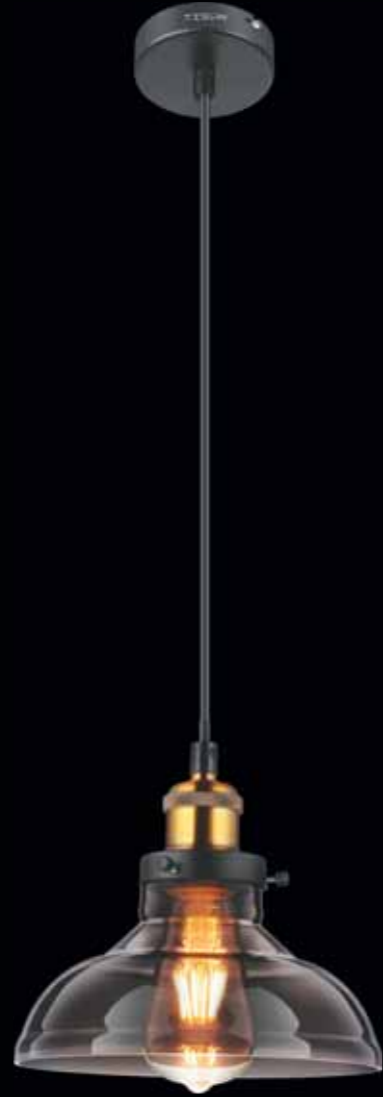

TISVA®

FEEL THE WARMTH. SEE THE LIGHT.