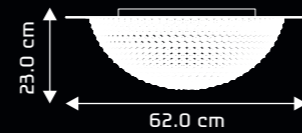

MAP: ₹ 28,990

DESIGN & FEATURES

- MATERIAL : Mild steel with clear crystal bean
- COLOR : Copper finish base with clear crystals
- INSTALLATION : Ceiling mounted
- WATT : 6 x 40W Halogen (Dimmable)
6 x 2W Led (Dimmable)
- LAMP BASE : G9
- DIMENSIONS (in cms) : D62 x H23
- Clear crystal bean design creates unique pattern on illumination
- Artistic piece with clear crystal glass decorates space in non lit condition
- Designed for use with energy saving light bulbs
- Harmonized design