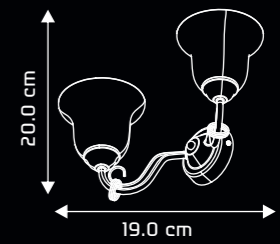

LEANDER CP5010

MAP: ₹ 10,990

DESIGN & FEATURES

- MATERIAL : Steel body with glass shade
- COLOR : Antique brass
- INSTALLATION : Ceiling mounted
- WATT : 5 x 40W GLS (Dimmable)
- LAMP BASE : E14
- DIMENSIONS (in cms) : D56 x H41
- Elegant design with antique brass finish
- Superior Quality glass diffuser to minimize glare
- Designed for use with energy savings light bulbs
- Complete range of harmonized designs available

LEANDER WP2021

MAP: ₹ 3,690

DESIGN & FEATURES

- MATERIAL : Steel body with glass shade
- COLOR : Antique brass
- INSTALLATION : Wall mounted
- WATT : 2 x 40W GLS (Dimmable)
- LAMP BASE : E14
- DIMENSIONS (in cms) : L38.5 x D19 x H20
- Elegant design with antique brass finish
- Superior quality glass diffuser to minimize glare
- Smooth surface finish for easy cleaning
- Designed for use with energy saving light bulbs