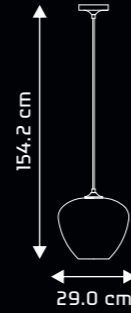

EILLOWY SP1058 - SMOKE

MAP: ₹ 8,990

DESIGN & FEATURES

- MATERIAL : Mild steel canopy in chrome finish
- COLOR : Rain drop pattern with smoke color glass
- INSTALLATION : Ceiling mounted
- WATT : 1 x 6.5W LED Filament lamp ST64 (Non Dimmable)
- LAMP BASE : E27
- DIMENSIONS (in cms) : D29 x H154.2
- Elegantly designed master piece for modern home décor
- Rain drop smoke blown glass
- Designed for use with energy saving light bulbs
- Easy height adjustment at the time of installation