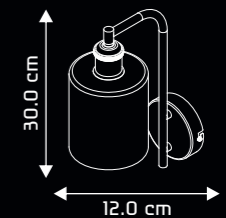

DESIGN & FEATURES

- MATERIAL : Steel body with smoke glass shade
- COLOR : Antique Brass
- INSTALLATION : Wall mounted
- WATT : 1 x 6.5W LED Filament lamp ST64 (Non Dimmable)
- LAMP BASE : E27
- DIMENSIONS (in cms) : L22 x D12 x H30
- Unique appearance with smoke blown glass shade
- Simplistic modern design offers a comfortable home décor
- Superior Quality glass diffuser to minimize glare
- Designed for use with energy savings light bulbs
- Complete range of harmonized designs available