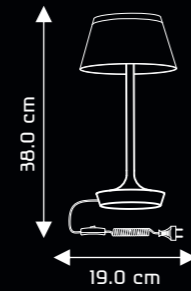

J'AIME TL1015

MAP: ₹ 6,990

DESIGN & FEATURES

- MATERIAL : Mild steel with clear finish lamp shade
- COLOR : White finish
- INSTALLATION : Table mounted
- WATT : 1 x 7W LED (Non Dimmable)
- LAMP BASE : In-built LED
- DIMENSIONS (in cms) : D19 x H38
- Table mounted lamp with clear shade complements modern home decor
- Smooth surface finish for easy cleaning
- Soft & glare free lighting which is easy on the eye
- Available as a range of table & floor lamp

IN-BUILT LED

WHITE FINISH

ANTI GLARE TECHNOLOGY

AVAILABLE WITH MATCHING FLOOR LAMP