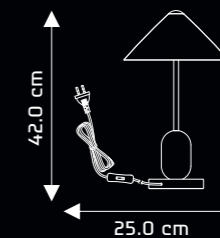

DESIGN & FEATURES

- MATERIAL : Mild steel with aluminum lamp shade
- COLOR : Matt white finish
- INSTALLATION : Table mounted
- WATT : 3 x 3W LED (Non Dimmable)
- LAMP BASE : G9
- DIMENSIONS (in cms) : D25 x H42
- Table mounted lamp with premium matt white to complement modern home décor
- Smooth surface finish for easy cleaning
- Soft & glare free lighting which is easy for the eye