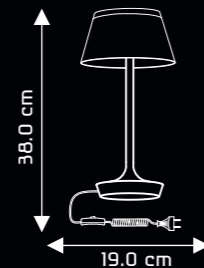

DESIGN & FEATURES

- MATERIAL : Mild steel with smoke finish lamp shade
- COLOR : Chrome finish
- INSTALLATION : Table mounted
- WATT : 1 x 7W LED (Non Dimmable)
- LAMP BASE : In-built LED
- DIMENSIONS (in cms) : D19 x H38
- Table mounted lamp with smoke shade complements modern home decor
- Smooth surface finish for easy cleaning
- Soft & glare free lighting which is easy on the eye
- Available as a range of table & floor lamp

IN-BUILT LED

CHROME FINISH

ANTI GLARE TECHNOLOGY

AVAILABLE WITH MATCHING FLOOR LAMP

ITEM CODE	TYPE OF LAMP	NO. OF LAMP	FITTING/CAP	RATED VOLTAGE	FREQUENCY	RATED WATTAGE	TOTAL WATTAGE	DIMMABLE
TL1015	7W LED	1N	In-built LED	220V-240V AC	50HZ	1 x 7W	7W	No
TL1016	7W LED	1N	In-built LED	220V-240V AC	50HZ	1 x 7W	7W	No

SCINTILLER FL1006

MAP: ₹ 11,990

DESIGN & FEATURES

- MATERIAL : Mild steel with smoke finish lamp shade
- COLOR : Chrome finish
- INSTALLATION : Floor mounted
- WATT : 1 x 7W LED (Non Dimmable)
- LAMP BASE : In-built LED
- DIMENSIONS (in cms) : D20 x H145
- Floor mounted lamp with smoke shade complements modern home decor
- Smooth surface finish for easy cleaning
- Soft & glare free lighting which is easy on the eye
- Available as a range of table & floor lamp

IN-BUILT LED

FLOOR MOUNTED

GLARE FREE LIGHT

EASY TO CLEAN