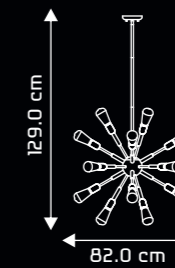

EILLOWY SP18001
MAP: ₹ 22,990

DESIGN & FEATURES

- MATERIAL : Mild steel
- COLOR : Red copper finish
- INSTALLATION : Ceiling mounted
- WATT : 18 x 8W LED Filament lamp (Dimmable)
- LAMP BASE : E27
- DIMENSIONS (in cms) : D82 x H129
- Complements modern Interiors
- Antique design with red copper finish
- Specially designed to use with filament lamps
- Easy height adjustment at the time of installation