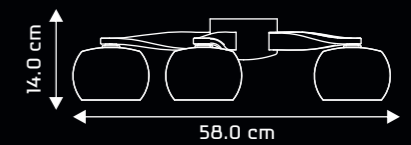

ALLUMER CG5005

MAP: ₹ 17,990

DESIGN & FEATURES

- MATERIAL : Stainless steel canopy with glass and crystals
- COLOR : Chrome finish base with clear crystals and smoke color glass shade
- INSTALLATION : Ceiling mounted
- WATT : 5 x 40W Halogen (Dimmable)
  5 x 2W Led (Dimmable)
- LAMP BASE : G9
- DIMENSIONS (in cms) : D58 x H14
- Artistic piece with unique glass decorates space in non lit condition
- Designed for use with energy saving light bulbs
- Harmonized design