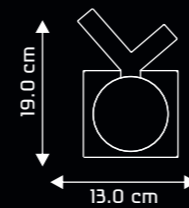

DESIGN & FEATURES

- MATERIAL : Mild steel
- COLOR : Matt White With Rose Gold Finish Arm
- INSTALLATION : Wall mounted
- WATT : 1 x 8W LED Filament rose gold top (Dimmable)
- LAMP BASE : E27
- DIMENSIONS (in cms) : L13 x D19 x H19
- Rich design with blend of matt white base & red copper arm
- Artistic piece with semi-chrome shade
- Superior quality glass diffuser to minimize glare
- Designed for use with energy saving light bulbs

ROSE GOLD ARM DESIGN

BLEND OF MATTE WHITE FINISH

USE WITH ENERGY SAVING LAMPS

GLASS DIFFUSER TO MINIMIZE GLARE

AVAILABLE WITH COLOUR OPTION

LISTO WG1022

MRP: ₹ 3,390

DESIGN & FEATURES

- MATERIAL : Mild steel with mouth blown glass
- COLOR : Chrome finish canopy with silver finish glass
- INSTALLATION : Wall mounted
- WATT : 1 x 40W Halogen (Dimmable)
- LAMP BASE : G9
- DIMENSIONS (in cms) : L12 x D13 x H13
- Elegant carved strip pattern glass Design
- Superior quality glass diffuser to minimize glare
- Smooth surface finish for easy cleaning
- Designed for use with energy saving light bulbs

MOUTH BLOWN GLASS

ELEGANT CARVED STEEL PATTERN GLASS DESIGN

CHROME FINISH

USE WITH ENERGY SAVING LAMPS