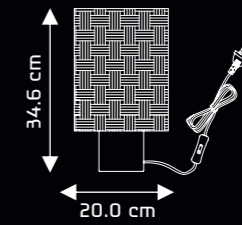

J'AIME TP1009
MAP: ₹ 4,990

DESIGN & FEATURES

- MATERIAL : Mild steel with cloth shade
- COLOR : Chrome finish with fabric shade
- INSTALLATION : Table mounted
- WATT : 1 x 40W GLS (Non Dimmable)
  1 x 5W LED (Non Dimmable)
- LAMP BASE : E27
- DIMENSIONS (in cms) : D20 x H34.6
- Elegant design complements modern home décor
- Designed for use with energy saving light bulbs
- Soft & glare free lighting which is easy for the eye
- Ideal for any work & reading table

MILD STEEL WITH CLOTH SHADE | IDEAL FOR WORK AND READING TABLE | USE WITH ENERGY SAVING LAMPS | GLARE FREE LIGHT