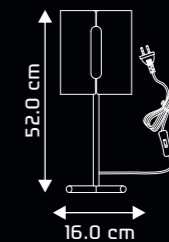

MILD STEEL WITH OPAL SHADE

IDEAL FOR WORK AND READING TABLE

USE WITH ENERGY SAVING LAMPS

GLARE FREE LIGHT

J'AIME TP1014

MAP: ₹ 7,990

DESIGN & FEATURES

- MATERIAL : Mild steel with anodized brushed aluminum finish
- COLOR : Anodized aluminum brushed finish
- INSTALLATION : Wall mounted
- WATT : 1 x 40W GLS (Non Dimmable)
1 x 5W LED (Non Dimmable)
- LAMP BASE : E14
- DIMENSIONS (in cms) : L16 x D16 x H52
- Table mounted lamp with elegant finish complements modern home décor
- Diffused lighting with reduced glare
- Designed for use with energy saving light bulbs