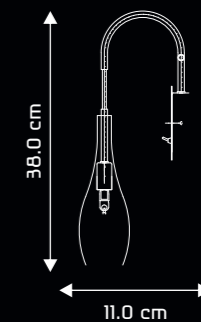

LISTO WP1047
MRP: ₹ 4,190

DESIGN & FEATURES

- MATERIAL : Mild steel canopy with blown glass shade
- COLOR : Chrome finish
- INSTALLATION : Wall mounted
- WATT : 1 x 4W LED Filament lamp (Dimmable)
- LAMP BASE : G9
- DIMENSIONS (in cms) : L11 x D17 x H38
- Artistic piece of lighting keeps the space decorated even when the product is in non-lit condition
- Simplistic modern design offers a comfortable environment in a living space
- Blown glass with cognac electro plating
- Produces glare free diffused light which is comfortable for the eye