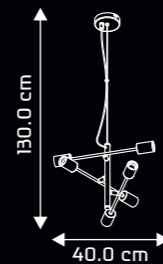

PLACIDUS SP6052 | SP6053
MAP: ₹ 7,990

DESIGN & FEATURES

- MATERIAL : Stainless steel canopy & lamp holder rods
- COLOR : Brass | Black
- INSTALLATION : Ceiling mounted
- WATT : 6 x 8W LED Filament lamp (Dimmable)
- LAMP BASE : E27
- DIMENSIONS (in cms) : D40 x H130
- Complements modern interiors
- Antique design with brass | black finish
- Designed for use with energy savings light bulbs
- Easy height adjustment during installation
- Available in brass finish also