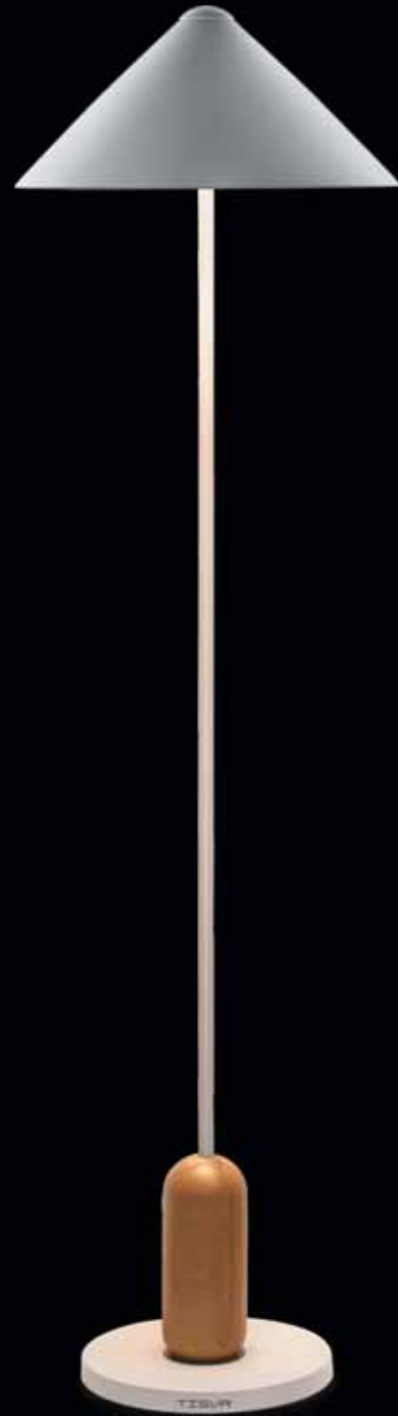

ALLUMER SP1062

MRP: ₹ 6,390

DESIGN & FEATURES

- MATERIAL : Mild steel with opal glass
- COLOR : White finish canopy and glass
- INSTALLATION : Ceiling mounted
- WATT : 1 x 40W GLS (Dimmable)
1 x 7W Led lamp (Non Dimmable)
- LAMP BASE : E27
- DIMENSIONS (in cms) : D24 x H151
- Minimalistic design with unique opal glass
- White lamp shade complements modern home décor
- Superior quality glass diffuser to minimize glare
- Designed for use with energy saving light bulbs

IN-BUILT LED

WHITE FINISH

ANTI GLARE TECHNOLOGY

AVAILABLE WITH MATCHING FLOOR LAMP

J'AIME TL1016

MAP: ₹ 7,490

DESIGN & FEATURES

- MATERIAL : Mild steel with smoke finish lamp shade
- COLOR : Chrome finish
- INSTALLATION : Table mounted
- WATT : 1 x 7W LED (Non Dimmable)
- LAMP BASE : In-built LED
- DIMENSIONS (in cms) : D19 x H38
- Table mounted lamp with smoke shade complements modern home decor
- Smooth surface finish for easy cleaning
- Soft & glare free lighting which is easy on the eye
- Available as a range of table & floor lamp

SCINTILLER FL1006

MAP: ₹ 11,990

DESIGN & FEATURES

- MATERIAL : Mild steel with smoke finish lamp shade
- COLOR : Chrome finish
- INSTALLATION : Floor mounted
- WATT : 1 x 7W LED (Non Dimmable)
- LAMP BASE : In-built LED
- DIMENSIONS (in cms) : D20 x H145
- Floor mounted lamp with smoke shade complements modern home decor
- Smooth surface finish for easy cleaning
- Soft & glare free lighting which is easy on the eye
- Available as a range of table & floor lamp

SCINTILLER FG1001

MAP: ₹ 12,990

DESIGN & FEATURES

- MATERIAL : Mild steel with aluminium lamp shade
- COLOR : Matt white finish
- INSTALLATION : Floor mounted
- WATT : 3 x 3W LED (Non Dimmable)
- LAMP BASE : G9
- DIMENSIONS (in cms) : D40 x H152
- Floor mounted lamp with premium Matt white to complement modern home décor
- Smooth surface finish for easy cleaning
- Soft & glare free lighting which is easy for the eye