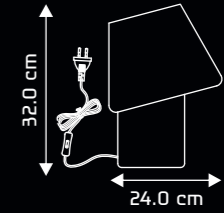

J'AIME TP1010

MAP: ₹ 5,390

DESIGN & FEATURES

- MATERIAL : Glass with opal shade
- COLOR : Matt opal
- INSTALLATION : Wall mounted
- WATT : 1 x 40W GLS (Non Dimmable)
  1 x 5W LED (Non Dimmable)
- LAMP BASE : E27
- DIMENSIONS (in cms) : D24 x H32
- Table mounted lamp with opal glass shade to complement modern home décor
- Designed for use with energy saving light bulbs
- Smooth surface finish for easy cleaning
- Soft & glare free lighting which is easy for the eye

MILD STEEL WITH OPAL SHADE

IDEAL FOR WORK AND READING TABLE

USE WITH ENERGY SAVING LAMPS

GLARE FREE LIGHT

J'AIME TP1014

MAP: ₹ 7,990

DESIGN & FEATURES

- MATERIAL : Mild steel with anodized brushed aluminum finish
- COLOR : Anodized aluminum brushed finish
- INSTALLATION : Wall mounted
- WATT : 1 x 40W GLS (Non Dimmable)
  1 x 5W LED (Non Dimmable)
- LAMP BASE : E14
- DIMENSIONS (in cms) : L16 x D16 x H52
- Table mounted lamp with elegant finish complements modern home décor
- Diffused lighting with reduced glare
- Designed for use with energy saving light bulbs

ANODIZED BRUSH ALUMINIUM FINISH

USE WITH ENERGY SAVING LAMPS

BEST FIT FOR BLACKOUT SPACES

ANTI GLARE TECHNOLOGY

ITEM CODE	TYPE OF LAMP	NO. OF LAMP	FITTING/CAP	RATED VOLTAGE	FREQUENCY	RATED WATTAGE	TOTAL WATTAGE	DIMMABLE
TP1010	40W GLS / 5W LED	1N	E27	220V-240V AC	50HZ	1 x 40W / 5W	40W / 5W	No / No
TP1014	40W GLS / 5W LED	1N	E14	220V-240V AC	50HZ	1 x 40W / 5W	40W / 5W	No / No