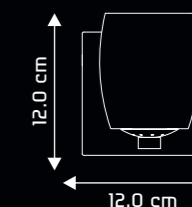

LISTO WG1017

MAP: ₹ 3,290

DESIGN & FEATURES

- MATERIAL : Stainless steel with matt opal glass
- COLOR : Chrome finish
- INSTALLATION : Wall mounted
- WATT : 1 x 40W Halogen (Dimmable)
- LAMP BASE : G9
- DIMENSIONS (in cms) : L12 x D13 x H12
- Elegant design with antique brass finish
- Superior quality glass diffuser to minimize glare
- Smooth surface finish for easy cleaning
- Designed for use with energy saving light bulbs