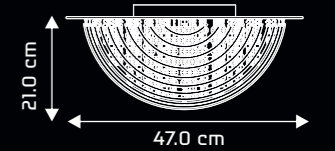

ITEM CODE	TYPE OF LAMP	NO. OF LAMP	FITTING/CAP	RATED VOLTAGE	FREQUENCY	RATED WATTAGE	TOTAL WATTAGE	DIMMABLE
CG5003	40W Halogen / 2W LED	5N	G9	220V-240V AC	50HZ	5 x 40W / 2W	200W / 10W	Yes / Yes