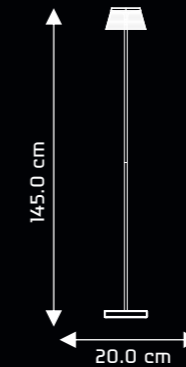

ITEM CODE	TYPE OF LAMP	NO. OF LAMP	FITTING/CAP	RATED VOLTAGE	FREQUENCY	RATED WATTAGE	TOTAL WATTAGE	DIMMABLE
FL1006	7W LED	1N	In-built LED	220V-240V AC	50HZ	1 x 7W	7W	No