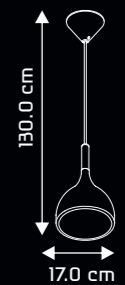

CASSIAN

MRP: ₹ 3,290

DESIGN & FEATURES

- MATERIAL : Plastic canopy with lampshade
- COLOR : Black / Blue / Green / Red / White / Yellow
- INSTALLATION : Ceiling mounted
- WATT : 1 x 40W GLS (Dimmable)
1 x 9W Led lamp (Non Dimmable)
- LAMP BASE : E27
- DIMENSIONS (in cms) : D17 x H130
- A Sleek hemispheric design made of high quality glossy polycarbonate
- Easy height adjustment during installation
- Designed for use with energy savings light bulbs
- Available in 6 color options.