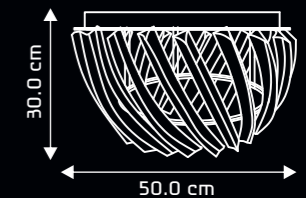

MRP: ₹ 34,990

DESIGN & FEATURES

- MATERIAL : Mild steel canopy and base with borosilicate glass sticks
- COLOR : Chrome finish base with clear glass branches
- INSTALLATION : Ceiling mounted
- WATT : 9 x 40W Halogen (Dimmable)
9 x 2W Led (Dimmable)
- LAMP BASE : G9
- DIMENSIONS (in cms) : D50 x H30
- Hand crafted borosilicate glass branches offer excellent light transmission properties
- Artistic piece of light keeps the space decorated with uniform illumination with no browning effect of glass
- Range of harmonized designs with option of 3 sizes
- The intensity of light can easily be controlled via rotary** dimmer as per the requirement