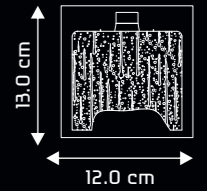

ALLUMER WG1021

MAP: ₹ 6,990

DESIGN & FEATURES

- MATERIAL : Stainless steel canopy with glass and crystals
- COLOR : Chrome finish base with clear crystals and smoke color glass shade
- INSTALLATION : Wall mounted
- WATT : 1 x 40W Halogen (Dimmable)
1 x 2W Led (Dimmable)
- LAMP BASE : G9
- DIMENSIONS (in cms) : L12 x D13 x H13
- Artistic piece with clear crystal glass decorates space in non lit condition
- Superior quality glass diffuser to minimize glare
- Designed for use with energy saving light bulbs
- Harmonized design

ALUMER SP1060

MAP: ₹ 5,490

DESIGN & FEATURES

- MATERIAL : Mild steel with borosilicate glass
- COLOR : Chrome finish
- INSTALLATION : Ceiling mounted
- WATT : 1 x 40W GLS (Dimmable)
1 x 9W Led lamp (Non Dimmable)
- LAMP BASE : E27
- DIMENSIONS (in cms) : D14 x H149
- Elegant design with antique steel finish
- Rainy finish borosilicate glass
- Superior quality glass diffuser to minimize glare
- Smooth surface finish for easy cleaning

ALLUMER WG1019

MAP: ₹ 3,690

DESIGN & FEATURES

- MATERIAL : Stainless steel with borosilicate glass
- COLOR : Steel Finish
- INSTALLATION : Wall mounted
- WATT : 1 x 40W Halogen (Dimmable)
- LAMP BASE : G9
- DIMENSIONS (in cms) : L12 x D12 x H13
- Elegant design with antique Stainless steel finish
- Rainy finish borosilicate glass
- Superior quality glass diffuser to minimize glare
- Smooth surface finish for easy cleaning