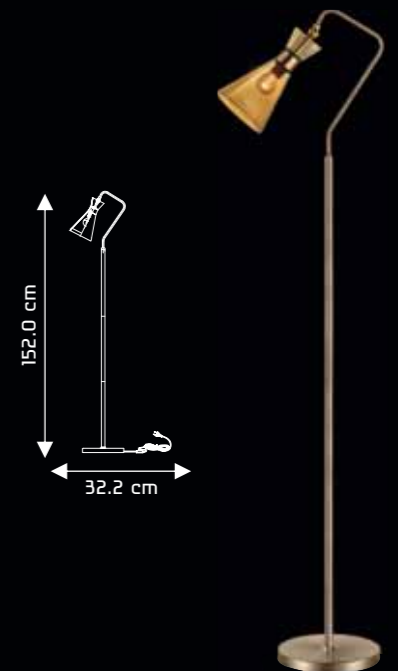

ALLUMER SP1062

MRP: ₹ 6,390

DESIGN & FEATURES

- MATERIAL : Mild steel with opal glass
- COLOR : White finish canopy and glass
- INSTALLATION : Ceiling mounted
- WATT : 1 x 40W GLS (Dimmable)
1 x 7W Led lamp (Non Dimmable)
- LAMP BASE : E27
- DIMENSIONS (in cms) : D24 x H151
- Minimalistic design with unique opal glass
- White lamp shade complements modern home décor
- Superior quality glass diffuser to minimize glare
- Designed for use with energy saving light bulbs

- MATERIAL : Mild Steel with Opal Glass
- COLOR : White finish canopy and glass
- INSTALLATION : Wall mounted
- WATT : 1 x 28W Halogen (Dimmable)
- LAMP BASE : G9
- DIMENSIONS (in cms) : L16 x D24 x H18
- Minimalistic design with unique opal glass
- White lamp shade complements modern home décor
- Superior quality glass diffuser to minimize glare
- Designed for use with energy saving light bulbs

MILD STEEL WITH OPAL GLASS

WHITE FINISH LAMP SHADE

USE WITH ENERGY SAVING LAMPS

GLARE FREE LIGHT

AVAILABLE WITH MATCHING PENDANT

SCINTILLER FP1024

MRP: ₹ 12,490

DESIGN & FEATURES

- MATERIAL : Mild steel base with blown glass lampshade
- COLOR : Satin gold
- INSTALLATION : Floor mounted
- WATT : 1 x 4W LED Filament lamp (Dimmable)
- LAMP BASE : E14
- DIMENSIONS (in cms) : D32.2 x H152
- Provides good concentrated light for any application and good general lighting for smaller areas
- Perfect design for general room illumination
- Smooth surface finish for easy cleaning
- Soft & glare free lighting which is easy on the eye