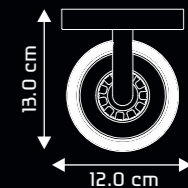

ITEM CODE	TYPE OF LAMP	NO. OF LAMP	FITTING/CAP	RATED VOLTAGE	FREQUENCY	RATED WATTAGE	TOTAL WATTAGE	DIMMABLE
WP1049	8W LED Filament gold top	1N	E27	220V-240V AC	50HZ	1 x 8W	8W	Yes
WP1050	8W LED Filament rose gold top	1N	E27	220V-240V AC	50HZ	1 x 8W	8W	Yes

ITEM CODE	TYPE OF LAMP	NO. OF LAMP	FITTING/CAP	RATED VOLTAGE	FREQUENCY	RATED WATTAGE	TOTAL WATTAGE	DIMMABLE
WG1022	40W Halogen	1N	G9	220V-240V AC	50HZ	1 x 40W	40W	Yes