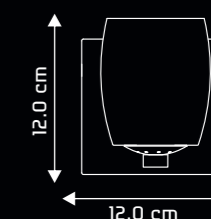

- MATERIAL : Stainless steel with matt opal glass
- COLOR : Chrome Finish
- INSTALLATION : Wall mounted
- WATT : 1 x 40W Halogen (Dimmable)
- LAMP BASE : G9
- DIMENSIONS (in cms) : L15 x D16.5 x H16
- Elegant design with antique stainless steel finish
- Superior quality glass diffuser to minimize glare
- Smooth surface finish for easy cleaning
- Designed for use with energy saving light bulbs

LISTO WG1016

MAP: ₹ 3,290

DESIGN & FEATURES

- MATERIAL : Stainless steel with matt opal glass
- COLOR : Chrome Finish
- INSTALLATION : Wall mounted
- WATT : 1 x 40W Halogen (Dimmable)
- LAMP BASE : G9
- DIMENSIONS (in cms) : L12 x D13 x H12
- Elegant design with antique stainless steel finish
- Superior quality glass diffuser to minimize glare
- Smooth surface finish for easy cleaning
- Designed for use with energy saving light bulbs