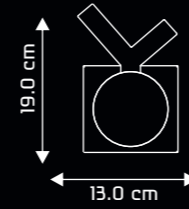

LISTO WP1049 - GOLDEN

MRP: ₹ 2,690

DESIGN & FEATURES

- MATERIAL : Mild steel
- COLOR : Matt white with gold finish arm
- INSTALLATION : Wall mounted
- WATT : 1 x 8W LED Filament gold top (Dimmable)
- LAMP BASE : E27
- DIMENSIONS (in cms) : L13 x D19 x H19
- Rich design with blend of matt white base & golden arm
- Artistic piece with semi-chrome shade
- Superior quality glass diffuser to minimize glare
- Designed for use with energy saving light bulbs

RICH GOLD ARM DESIGN

BLEND OF MATTE WHITE FINISH

USE WITH ENERGY SAVING LAMPS

GLASS DIFFUSER TO MINIMIZE GLARE

AVAILABLE WITH COLOUR OPTION