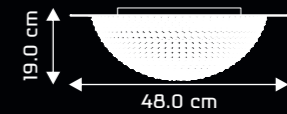

DESIGN & FEATURES

- MATERIAL : Mild steel with clear crystal bean
- COLOR : Copper finish base with clear crystals
- INSTALLATION : Ceiling mounted
- WATT : 5 x 40W Halogen (Dimmable)
  5 x 2W Led (Dimmable)
- LAMP BASE : G9
- DIMENSIONS (in cms) : D48 x H19
- Clear crystal bean design creates unique pattern on illumination
- Artistic piece with clear crystal glass decorates space in non lit condition
- Designed for use with energy saving light bulbs
- Harmonized design