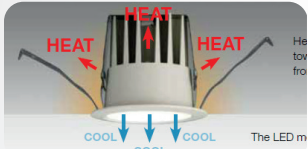

LONG LIFE

Consistent Light Output

With the UV-Stabilised Polycarbonate Diffuser, light output remains the same for a long time, which also helps the diffuser from yellowing.

Better Heat Dissipation

High quality housing and design lead to better heat management and maintain the initial brightness for longtime up to 50,000 burning hours.

Heat is drawn away from the light module towards a heat sink, where it dissipates out from the fixture.

HIGH POWER FACTOR

Product Image	Wattage	CCT	Product Code	MRP (₹)
LED Spot Light				
	2W	2700K	ASP010022	300
		6000K	ASP010026	
LED Universal Spot Light				
	2W	2700K	ASP020022	400
		6000K	ASP020026	
KIGLO OMNI Bulb				
	3W	3000K	PBUM01033	130
		6500K	PBUM01037	
	5W	3000K	PBUM01053	150
		6000K	PBUM01057	
	7W	3000K	PBUM01073	155
		6000K	PBUM01077	
	9W	3000K	PBUM01093	180
		6500K	PBUM01097	
	12W	3000K	PBUM01123	265
		6500K	PBUM01127	
	15W	3000K	PBUM01153	295
		6500K	PBUM01157